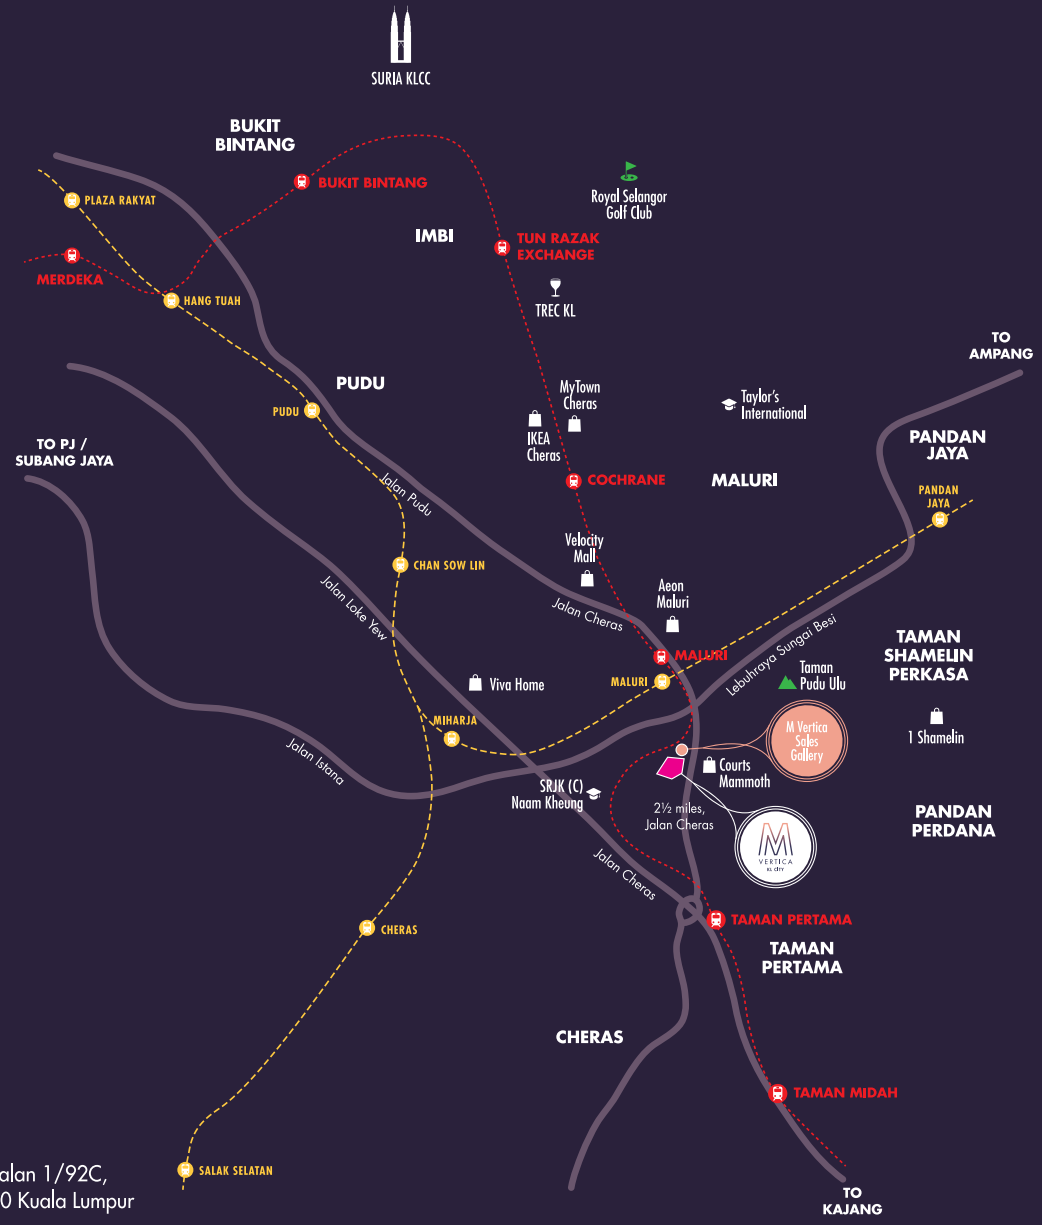

STRATEGIC LOCATION

- Covered walkway to Maluri MRT & LRT Interchange
500m
- Aeon Maluri
- Sunway Velocity
800m
- IKEA Cheras
1 MRT Stop
- MyTown
1 MRT Stop
- TREC KL
2 MRT Stops
- Bukit Bintang
3 MRT Stops
- Suria KLCC
4.5 km

M Vertica Sales Gallery

No.15G, Wisma Low Siew Eng, Jalan 1/92C,
Off Batu 2 1/2, Jalan Cheras, 56100 Kuala Lumpur
Open Daily: 10AM - 6PM

MRT STATION